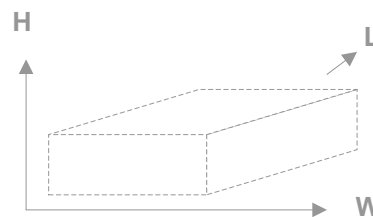

Data-sheet

Product	technical datas	Options
HS Easyform 2-mot +Massage	11 Buttons	Hook
	silicon carbon	different colours and surfaces possible
	ergonomical design	customer Logo
	soft touch surface	customized foils
	Massage function	

HS Easyform

H [mm]	L [mm]	W [mm]
21	160	55

General dimension