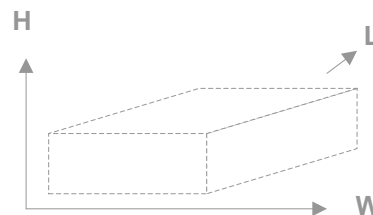

Data-sheet

Product	technical datas	Options
EI-Phone	9 Buttons	backlight
	silicon carbon buttons	Hook
	slim modern design	different colours and surfaces possible
		customer Logo
		sideward light

EI-Phone

H [mm]	L [mm]	W [mm]
17	125	60

General dimension