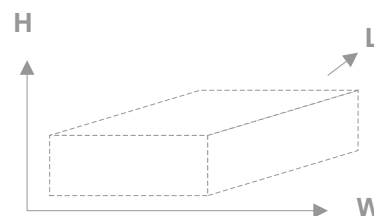

Data-sheet

Product	technical datas	Options
2-mot insert switch_Metal_V1	4 buttons	soft touch
	Reset Button	back light
	Comfort Button	different colours
		charging socket

2-mot insert switch_Metal_V1

H [mm]	L [mm]	W [mm]
54	120	74

General dimension