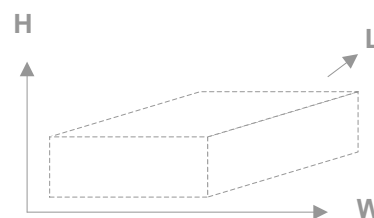

Data-sheet

Product	technical datas	Options
2-mot insert Switch_Metal_V3	4 bottons	
	metal panel with chrom buttons	
	micro switches	

2-mot insert Switch_Metal_V3

H [mm]	L [mm]	W [mm]
29	85	50

General dimension