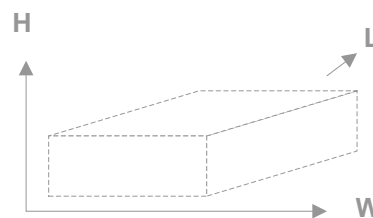

Data-sheet

Product	technical datas	Options
2-mot BB insert Switch	1 button	backlight
	optical touch sensor	direction arrows
	no stand by current	programmable sensor function
	Acryl glas	
	Chrome frame	

2-mot BB insert Switch

H [mm]	L [mm]	W [mm]
54	120	74

General dimension